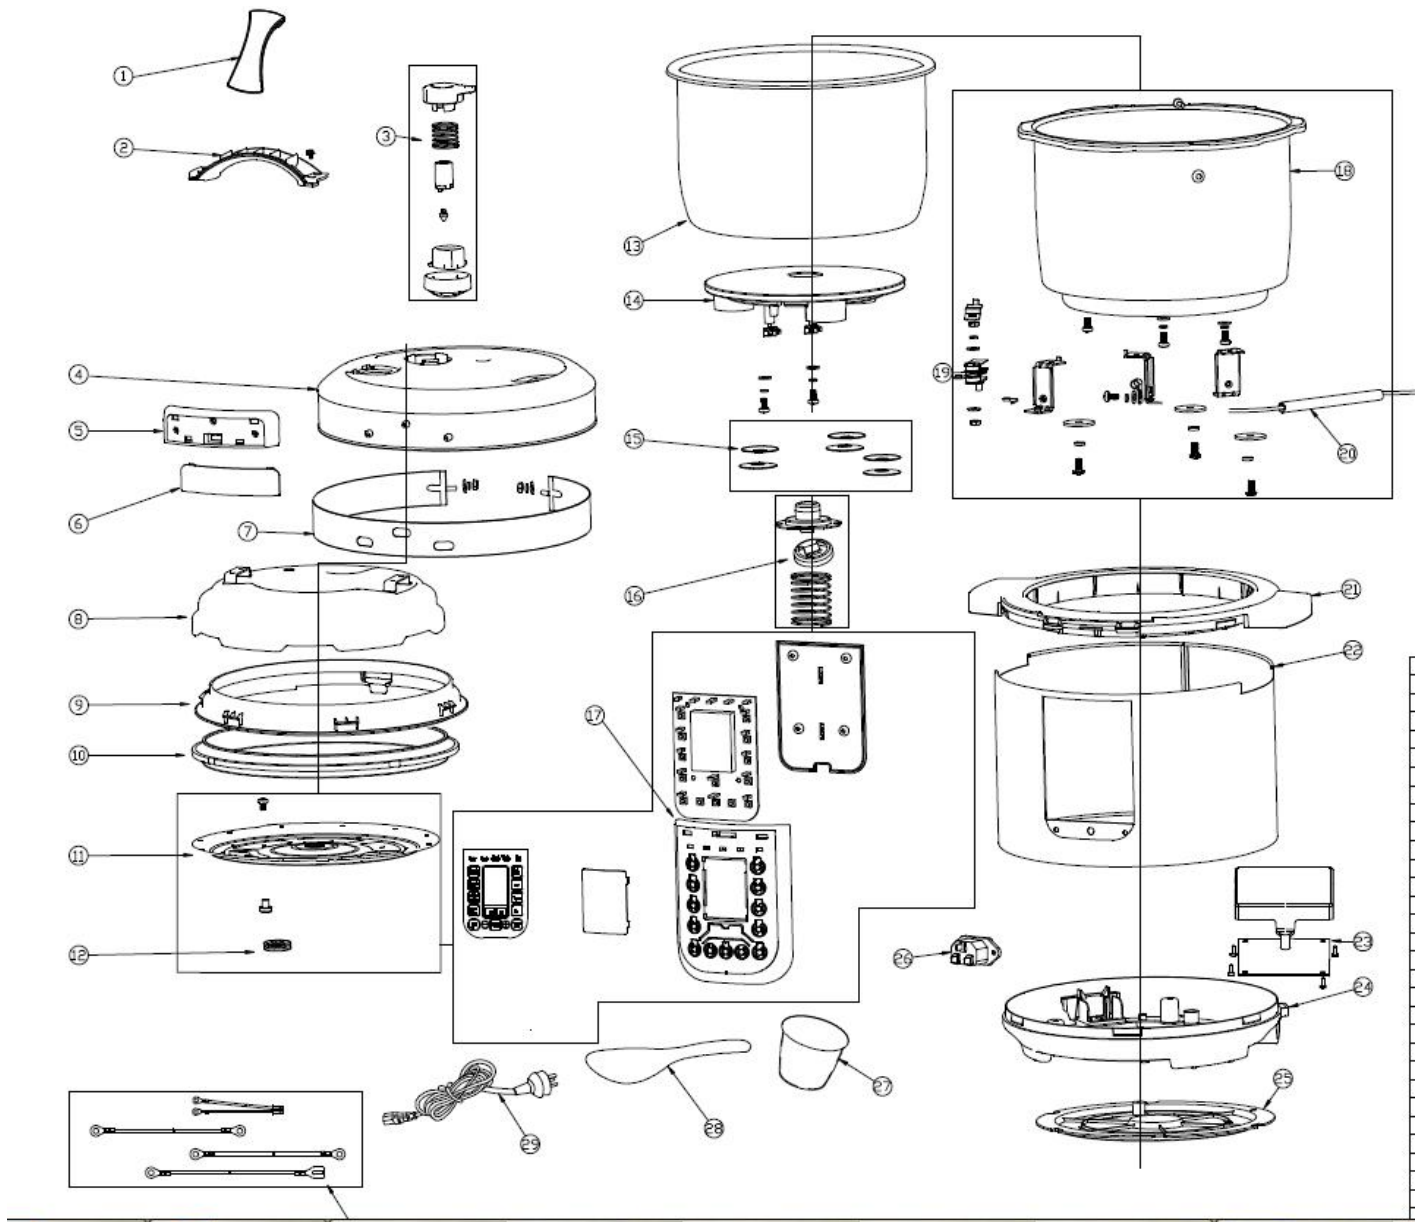

Exploded View(HD2137)

HD2137/62 parts list

位置号	12NC	零件名(英文)	PCM
1	996510058701	HANDLE COVER	620202140036
2	996510058697	HANDLE BASE	620202140027
3	996510077426	PRESSURE LIMITER ASSY	661000005137
4	996510071746	TOP COVER	660500004122
5	996510058705	TOP COVER BOX	620202050093
6	996510058714	ORNAMENT FOR TOP COVER BOX	620202100001
7	996510060114	TOP COVER ORNAMENT	620202100043
8	996510076377	PAN COVER ASSY	661000004696
9	996510058687	TOP COVER LINING	620202050094
10	996510058686	LID SEALING RING	610206010061
11	996510058711	KEEP WARM BOARD	620203020047
12	996510063222	SEAL FOR KEEP WARM COVER	660400000049
13	996510058722	INNER POT	620203030139
14	996510069848	HEATING ASSEMBLY	660200003216
15	996510055022	SAUCER WASHER	610204020048
16	996510069849	MAIN THERMOSTAT ASSY	660200003141
17	996510077425	CONTROL ASSEMBLY	661000005067
18	996510069847	OUT PAN	660300003158
19	996510076627	PRESSURE SWITCH	660200003773
20	996510070172	TEMPERATURE LIMITER	660200003338
21	996510058691	OUTER SHELL COVER	620202120052
22	996510065761	HOUSE	620203040145
23	996510073608	PCBA ASSY	661000004433
24	996510052303	HOUSE BASE	620202110105
25	996510065771	COVER PLATE OF BASE	660500003130
26	996510058695	SOCKET	610201570001
27	996510051778	MEASURE CUP	620202070021
28	996510051777	RICE SPOON	620202070020
29	996510058704	POWER CORD	610201530019
30	996510065766	WIRE	610201550078