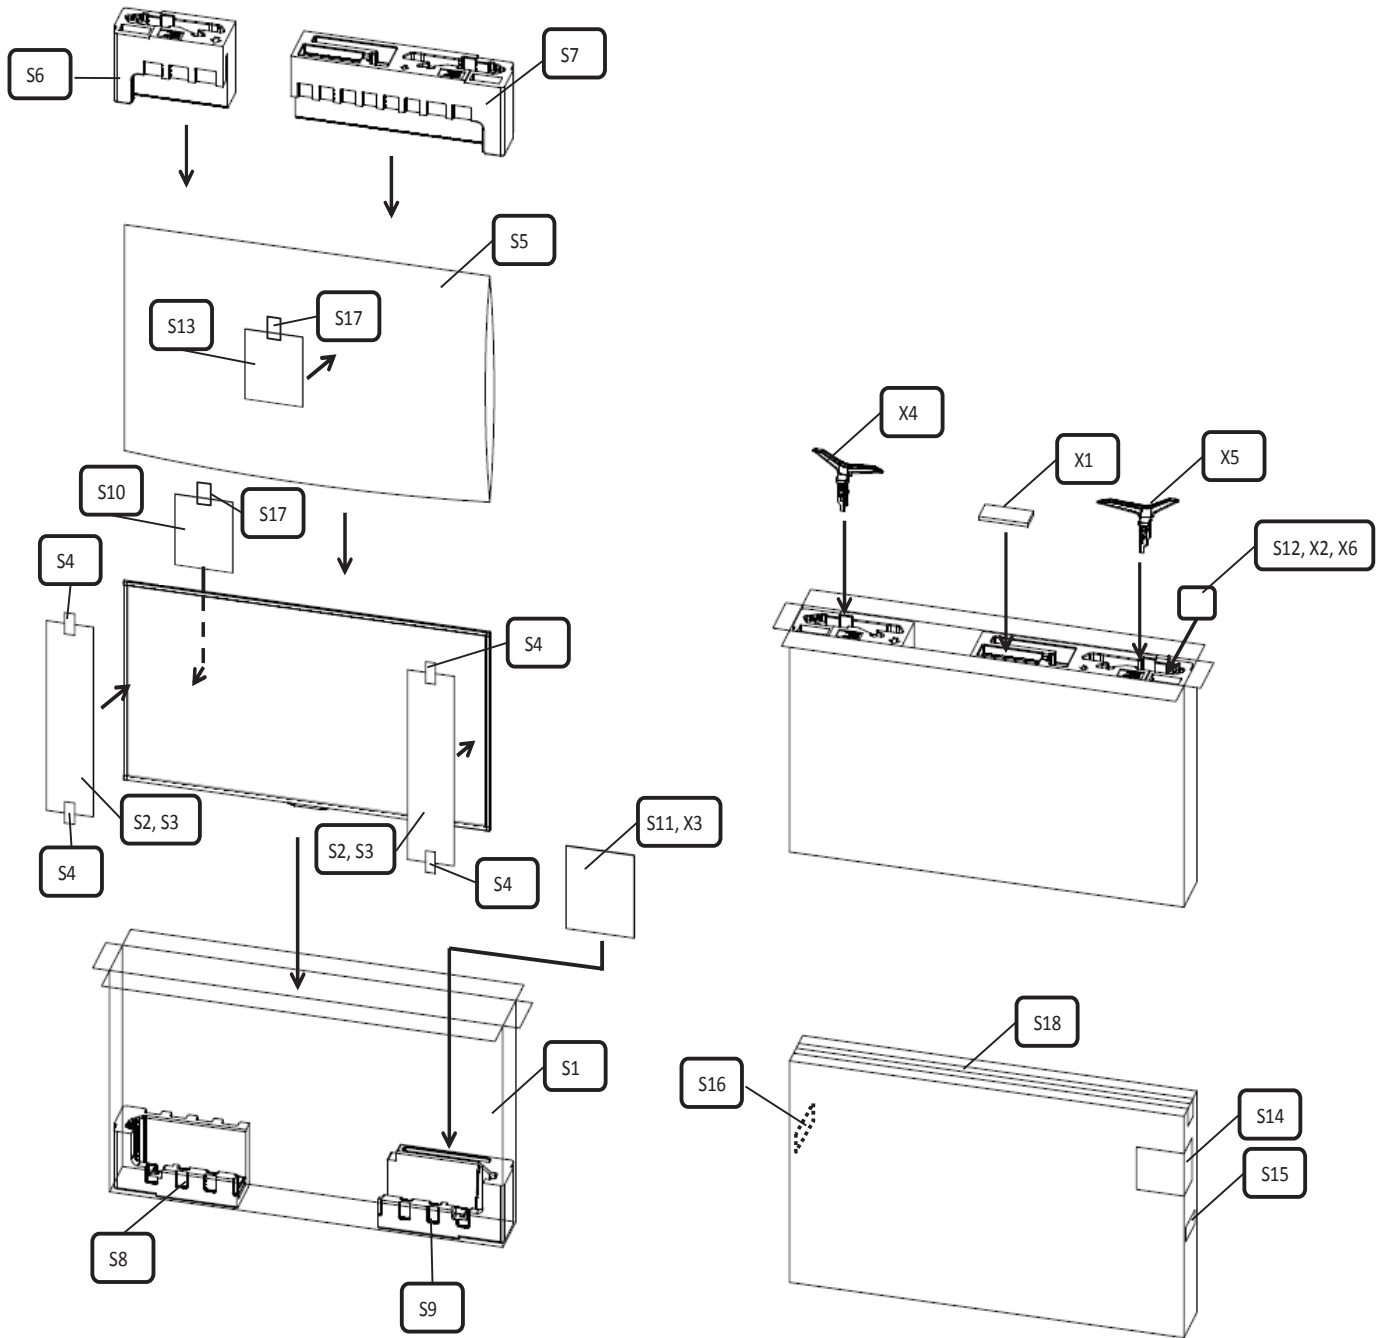

50SA5500X PACKING ASSEMBLY